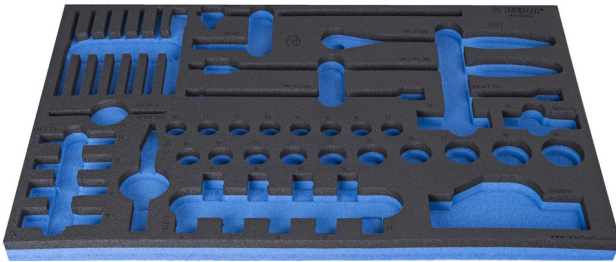

964/50SOS的SOS工具托盘

VL964/50SOS

配置文件

产品属性

- 材料：低密度聚乙烯泡沫
- Tool tray dimension: 564 x 364 x 30 mm
- Compatible with drawers of Eurostyle, Eurovision, Euromotion, Europlus and Hercules (front drawers) line

623998

L

564

B

364

H

30

150

* Images of products are symbolic. All dimensions are in mm, and weight is in grams. All listed dimensions may vary in tolerance.