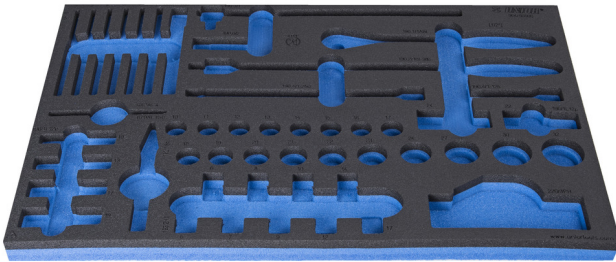

# 964/50SOS的SOS工具托盘

VL964/50SOS

## 产品属性

- 材料：低密度聚乙烯泡沫
- Tool tray dimension: 564 x 364 x 30 mm
- Compatible with drawers of Eurostyle, Eurovision, Europlus and Hercules (front drawers) line

623998

L

564

B

364

H

30

150

\* Images of products are symbolic. All dimensions are in mm, and weight in grams. All listed dimensions may vary in tolerance.