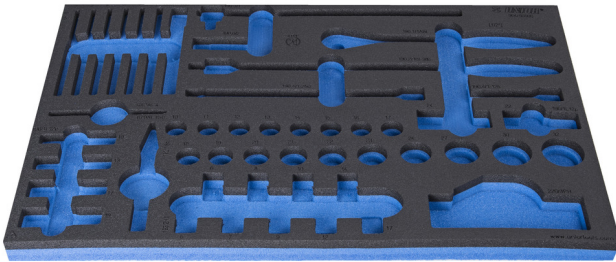

964/50SOS的SOS工具托盘

VL964/50SOS

配置文件

产品属性

- 材料：低密度聚乙烯泡沫
- Tool tray dimension: 564 x 364 x 30 mm
- Compatible with drawers of Eurostyle, Eurovision, Euromotion, Europlus and Hercules (front drawers) line

623998

L

564

B

364

H

30

150

* Images of products are symbolic. All dimensions are in mm, and weight in grams. All listed dimensions may vary in tolerance.