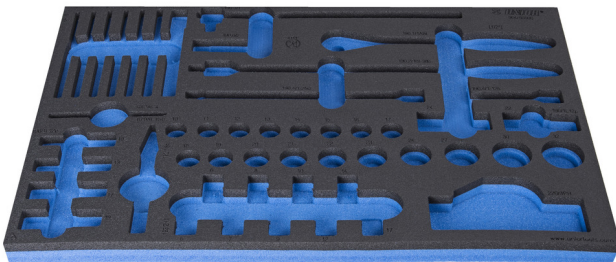

# SOS tool tray for 964/50SOS

VL964/50SOS

## Product attributen

- material: low density polyethylene foam
- Tool tray dimension: 564 x 364 x 30 mm
- Compatible with drawers of Eurostyle, Eurovision, Euromotion, Europlus and Hercules (front drawers) line

623998

L

564

B

364

H

30

150