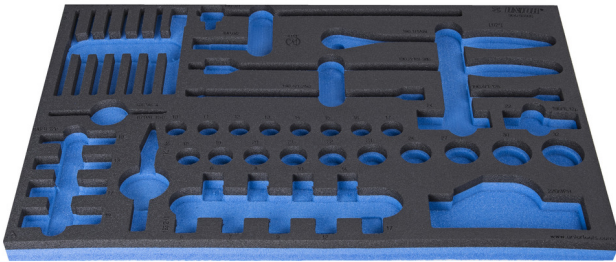

# SOS tool tray for 964/50SOS

VL964/50SOS

## Product attributen

- material: low density polyethylene foam
- Tool tray dimension: 564 x 364 x 30 mm
- Compatible with drawers of Eurostyle, Eurovision, Euromotion, Europlus and Hercules (front drawers) line

623998

L

564

B

364

H

30

150