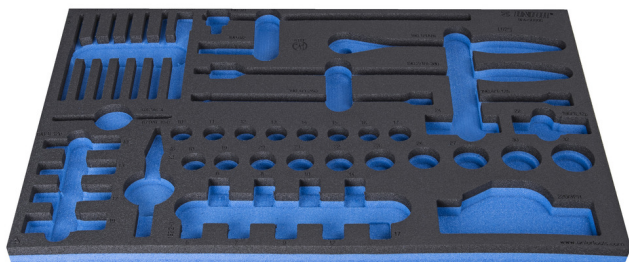

SOS tool tray for 964/50SOS

VL964/50SOS

Profiles

[./ar/support/warranty.](#)

Product features

- material: low density polyethylene foam
- Tool tray dimension: 564 x 364 x 30 mm
- Compatible with drawers of Eurostyle, Eurovision, Europlus and Hercules (front drawers) line

940E
940EV
920PLUS

3/3

564 x 364 x 30

L

B

H

623998

564