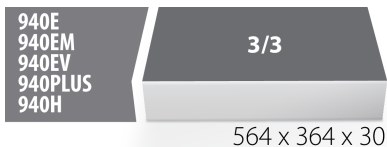

SOS tool tray for 964/50SOS

VL964/50SOS

Profiles

Product features

- material: low density polyethylene foam
- Tool tray dimension: 564 x 364 x 30 mm
- Compatible with drawers of Eurostyle, Eurovision, Euromotion, Europlus and Hercules (front drawers) line

623998

L

564

B

364

H

30

150

* Images of products are symbolic. All dimensions are in mm, and weight is in grams. All listed dimensions may vary in tolerance.