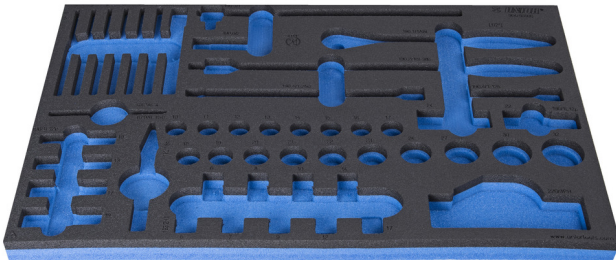

SOS tool tray for 964/50SOS

VL964/50SOS

Profiles

Product features

- material: low density polyethylene foam
- Tool tray dimension: 564 x 364 x 30 mm
- Compatible with drawers of Eurostyle, Eurovision, Euromotion, Europlus and Hercules (front drawers) line

623998

L

564

B

364

H

30

150

* Images of products are symbolic. All dimensions are in mm, and weight is in grams. All listed dimensions may vary in tolerance.