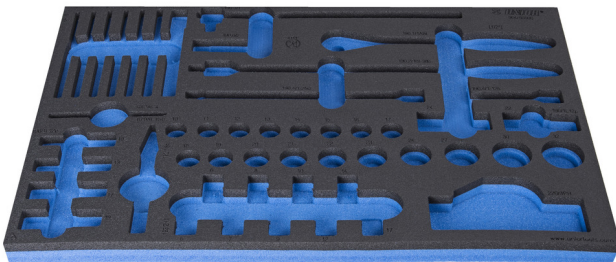

SOS tool tray for 964/50SOS

VL964/50SOS

Profiles

Product features

- material: low density polyethylene foam
- Tool tray dimension: 564 x 364 x 30 mm
- Compatible with drawers of Eurostyle, Eurovision, Euromotion, Europlus and Hercules (front drawers) line

623998

L

564

B

364

H

30

150

* Images of products are symbolic. All dimensions are in mm, and weight in grams. All listed dimensions may vary in tolerance.