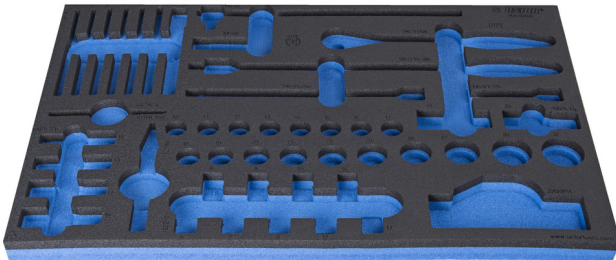

# SOS tool tray for 964/50SOS

VL964/50SOS

## Profiles

## Product features

- material: low density polyethylene foam
- Tool tray dimension: 564 x 364 x 30 mm
- Compatible with drawers of Eurostyle, Eurovision, Euromotion, Europlus and Hercules (front drawers) line

623998

L

564

B

364

H

30

150