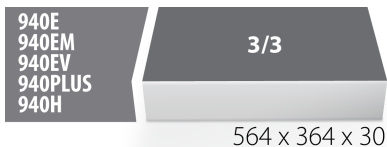

SOS tool tray for 964/50SOS

VL964/50SOS

Profiles

Product features

- material: low density polyethylene foam
- Tool tray dimension: 564 x 364 x 30 mm
- Compatible with drawers of Eurostyle, Eurovision, Euromotion, Europlus and Hercules (front drawers) line

623998

L

564

B

364

H

30

150

* Images of products are symbolic. All dimensions are in mm, and weight in grams. All listed dimensions may vary in tolerance.