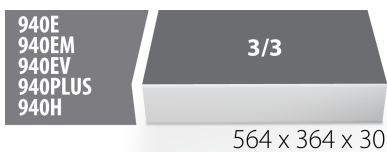

SOS tool tray for 964/49SOS

VL964/49SOS

프로파일

제품 특징

- material: low density polyethylene foam
- Tool tray dimension: 564 x 364 x 30 mm
- Compatible with drawers of Eurostyle, Eurovision, Euromotion, Europlus and Hercules (front drawers) line

623971

L

564

B

364

H

30

120

* Images of products are symbolic. All dimensions are in mm, and weight in grams. All listed dimensions may vary in tolerance.