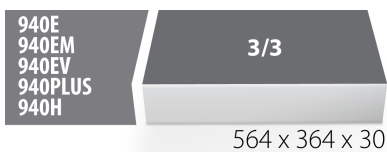

SOS tool tray for 964/49SOS

VL964/49SOS

프로파일

제품 특징

- material: low density polyethylene foam
- Tool tray dimension: 564 x 364 x 30 mm
- Compatible with drawers of Eurostyle, Eurovision, Euromotion, Europlus and Hercules (front drawers) line

623971

L

564

B

364

H

30

120

* Images of products are symbolic. All dimensions are in mm, and weight is in grams. All listed dimensions may vary in tolerance.