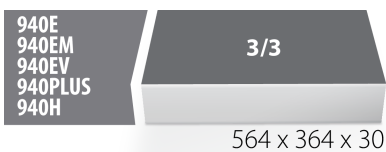

SOS tool tray for 964/49SOS

VL964/49SOS

Profiles

Product features

- material: low density polyethylene foam
- Tool tray dimension: 564 x 364 x 30 mm
- Compatible with drawers of Eurostyle, Eurovision, Euromotion, Europlus and Hercules (front drawers) line

623971

L

564

B

364

H

30

120

* Images of products are symbolic. All dimensions are in mm, and weight is in grams. All listed dimensions may vary in tolerance.