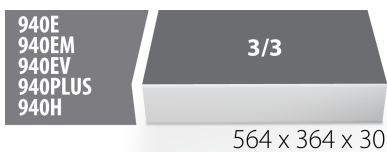

SOS tool tray for 964/49SOS

VL964/49SOS

Profiles

Product features

- material: low density polyethylene foam
- Tool tray dimension: 564 x 364 x 30 mm
- Compatible with drawers of Eurostyle, Eurovision, Euromotion, Europlus and Hercules (front drawers) line

623971

L

564

B

364

H

30

120

* Images of products are symbolic. All dimensions are in mm, and weight in grams. All listed dimensions may vary in tolerance.