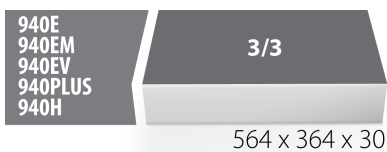

964/49SOS的SOS工具托盘

VL964/49SOS

配置文件

产品属性

- 材料：低密度聚乙烯泡沫
- Tool tray dimension: 564 x 364 x 30 mm
- Compatible with drawers of Eurostyle, Eurovision, Euromotion, Europlus and Hercules (front drawers) line

623971

L

564

B

364

H

30

120

* Images of products are symbolic. All dimensions are in mm, and weight in grams. All listed dimensions may vary in tolerance.