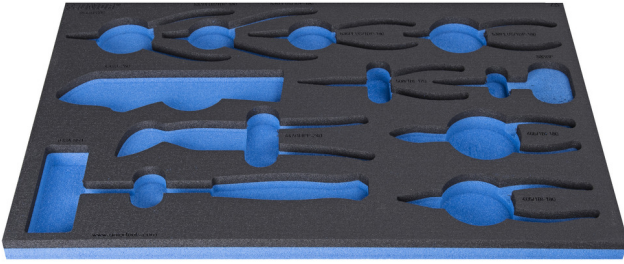

# 964/48SOS için SOS alet tepsi

VL964/48SOS

## Profiles

## Product features

- malzeme: düşük yoğunluklu polietilen köpük
- Tool tray dimension: 564 x 364 x 30 mm
- Compatible with drawers of Eurostyle, Eurovision, Euromotion, Europlus and Hercules (front drawers) line

623970

L

564

B

364

H

30

132