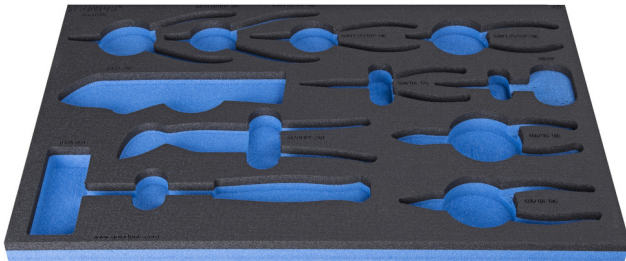

# SOS tool tray for 964/48SOS

VL964/48SOS

## Product attributen

- materiaal: polyethyleenschuim met lage dichtheid
- Tool tray dimension: 564 x 364 x 30 mm
- Compatible with drawers of Eurostyle, Eurovision, Europlus and Hercules (front drawers) line

623970

L

564

B

364

H

30

132