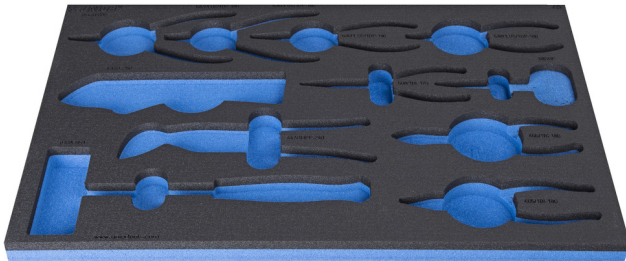

SOS tool tray for 964/48SOS

VL964/48SOS

프로파일

제품 특징

- material: low density polyethylene foam
- Tool tray dimension: 564 x 364 x 30 mm
- Compatible with drawers of Eurostyle, Eurovision, Euromotion, Europlus and Hercules (front drawers) line

623970

L

564

B

364

H

30

132

* Images of products are symbolic. All dimensions are in mm, and weight in grams. All listed dimensions may vary in tolerance.