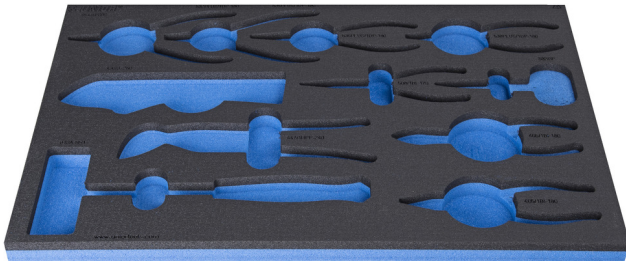

# SOS tool tray for 964/48SOS

VL964/48SOS

## 제품 특징

- material: low density polyethylene foam
- Tool tray dimension: 564 x 364 x 30 mm
- Compatible with drawers of Eurostyle, Eurovision, Euromotion, Europlus and Hercules (front drawers) line

623970

L

564

B

364

H

30

132

\* Images of products are symbolic. All dimensions are in mm, and weight is in grams. All listed dimensions may vary in tolerance.