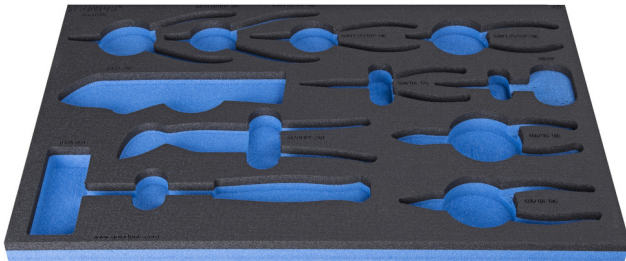

# SOS tool tray for 964/48SOS

VL964/48SOS

## 제품 특징

- material: low density polyethylene foam
- Tool tray dimension: 564 x 364 x 30 mm
- Compatible with drawers of Eurostyle, Eurovision, Europlus and Hercules (front drawers) line

623970

L

564

B

364

H