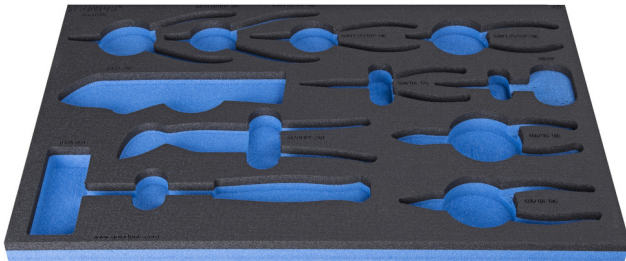

SOS tool tray for 964/48SOS

VL964/48SOS

Profiles

Product features

- material: low density polyethylene foam
- Tool tray dimension: 564 x 364 x 30 mm
- Compatible with drawers of Eurostyle, Eurovision, Euromotion, Europlus and Hercules (front drawers) line

623970

L

564

B

364

H

30

132

* Images of products are symbolic. All dimensions are in mm, and weight in grams. All listed dimensions may vary in tolerance.