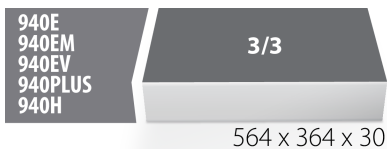

SOS tool tray for 964/48SOS

VL964/48SOS

Profiles

Product features

- material: low density polyethylene foam
- Tool tray dimension: 564 x 364 x 30 mm
- Compatible with drawers of Eurostyle, Eurovision, Euromotion, Europlus and Hercules (front drawers) line

623970

L

564

B

364

H

30

132

* Images of products are symbolic. All dimensions are in mm, and weight in grams. All listed dimensions may vary in tolerance.