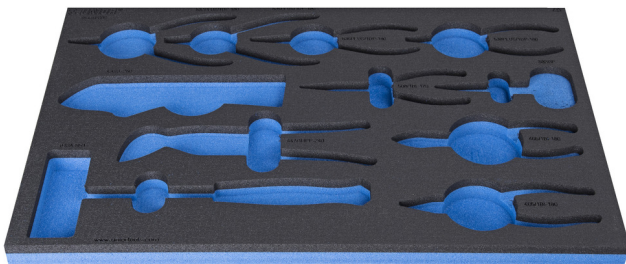

SOS tool tray for 964/48SOS

VL964/48SOS

Profiles

Product features

- material: low density polyethylene foam
- Tool tray dimension: 564 x 364 x 30 mm
- Compatible with drawers of Eurostyle, Eurovision, Euromotion, Europlus and Hercules (front drawers) line

623970

L

564

B

364

H

30

132

* Images of products are symbolic. All dimensions are in mm, and weight in grams. All listed dimensions may vary in tolerance.