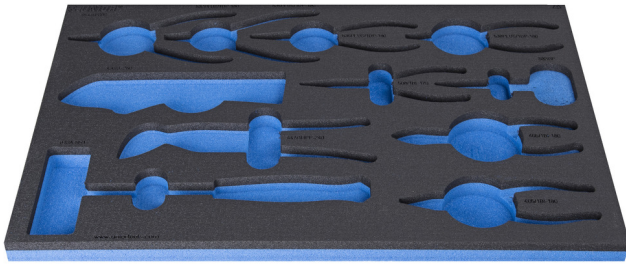

964/48SOS的SOS工具托盘

VL964/48SOS

配置文件

产品属性

- 材料：低密度聚乙烯泡沫
- Tool tray dimension: 564 x 364 x 30 mm
- Compatible with drawers of Eurostyle, Eurovision, Euromotion, Europlus and Hercules (front drawers) line

623970

L

564

B

364

H

30

132

* Images of products are symbolic. All dimensions are in mm, and weight is in grams. All listed dimensions may vary in tolerance.