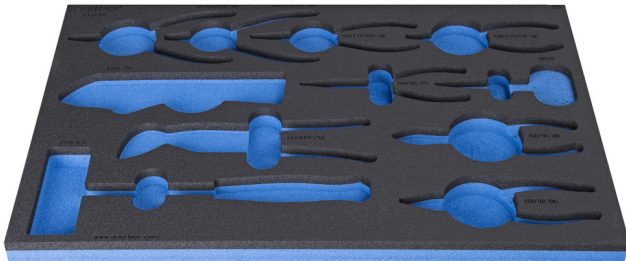

964/48SOS的SOS工具托盘

VL964/48SOS

配置文件

产品属性

- 材料：低密度聚乙烯泡沫
- Tool tray dimension: 564 x 364 x 30 mm
- Compatible with drawers of Eurostyle, Eurovision, Europlus and Hercules (front drawers) line

623970

L

564

B

364

H

30

132

* Images of products are symbolic. All dimensions are in mm, and weight in grams. All listed dimensions may vary in tolerance.