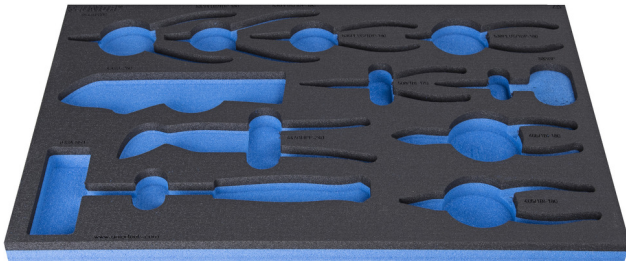

964/48SOS的SOS工具托盘

VL964/48SOS

配置文件

产品属性

- 材料：低密度聚乙烯泡沫
- Tool tray dimension: 564 x 364 x 30 mm
- Compatible with drawers of Eurostyle, Eurovision, Euromotion, Europlus and Hercules (front drawers) line

623970

L

564

B

364

H

30

132

* Images of products are symbolic. All dimensions are in mm, and weight in grams. All listed dimensions may vary in tolerance.