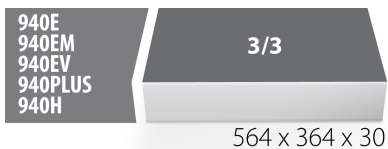

964/48SOS的SOS工具托盘

VL964/48SOS

配置文件

产品属性

- 材料：低密度聚乙烯泡沫
- Tool tray dimension: 564 x 364 x 30 mm
- Compatible with drawers of Eurostyle, Eurovision, Euromotion, Europlus and Hercules (front drawers) line

623970

L

564

B

364

H

30

132

* Images of products are symbolic. All dimensions are in mm, and weight is in grams. All listed dimensions may vary in tolerance.