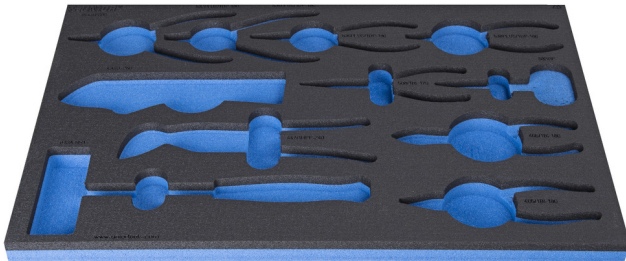

# SOS tool tray for 964/48SOS

VL964/48SOS

## Product attributen

- material: low density polyethylene foam
- Tool tray dimension: 564 x 364 x 30 mm
- Compatible with drawers of Eurostyle, Eurovision, Euromotion, Europlus and Hercules (front drawers) line

623970

L

564

B

364

H

30

132