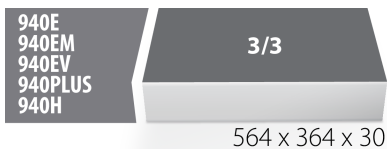

SOS tool tray for 964/48SOS

VL964/48SOS

Profiles

Product features

- material: low density polyethylene foam
- Tool tray dimension: 564 x 364 x 30 mm
- Compatible with drawers of Eurostyle, Eurovision, Euromotion, Europlus and Hercules (front drawers) line

623970

L

564

B

364

H

30

132

* Images of products are symbolic. All dimensions are in mm, and weight is in grams. All listed dimensions may vary in tolerance.