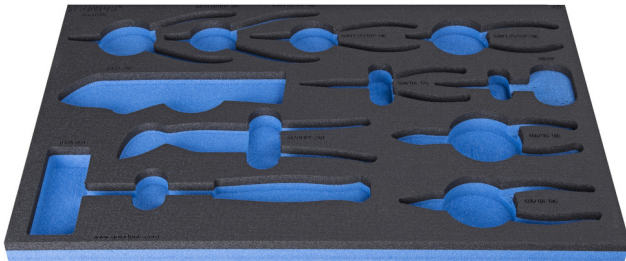

SOS tool tray for 964/48SOS

VL964/48SOS

Profiles

Product features

- material: low density polyethylene foam
- Tool tray dimension: 564 x 364 x 30 mm
- Compatible with drawers of Eurostyle, Eurovision, Europlus and Hercules (front drawers) line

623970

L

564

B

364

H

30

132

* Images of products are symbolic. All dimensions are in mm, and weight in grams. All listed dimensions may vary in tolerance.