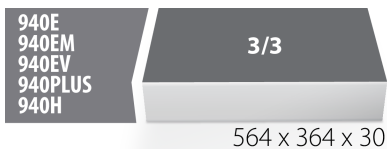

## Product features

- material: low density polyethylene foam
- Tool tray dimension: 564 x 364 x 30 mm
- Compatible with drawers of Eurostyle, Eurovision, Euromotion, Europlus and Hercules (front drawers) line

\* Images of products are symbolic. All dimensions are in mm, and weight in grams. All listed dimensions may vary in tolerance.