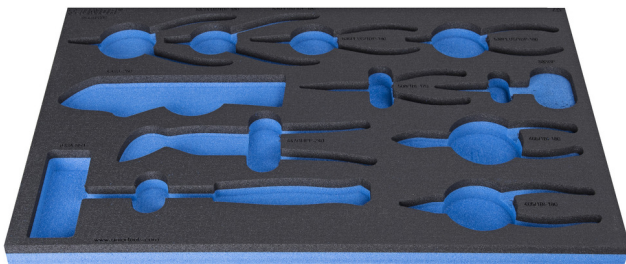

SOS tool tray for 964/48SOS

VL964/48SOS

Profiles

Product features

- material: low density polyethylene foam
- Tool tray dimension: 564 x 364 x 30 mm
- Compatible with drawers of Eurostyle, Eurovision, Euromotion, Europlus and Hercules (front drawers) line

623970

L

564

B

364

H

30

132

* Images of products are symbolic. All dimensions are in mm, and weight is in grams. All listed dimensions may vary in tolerance.