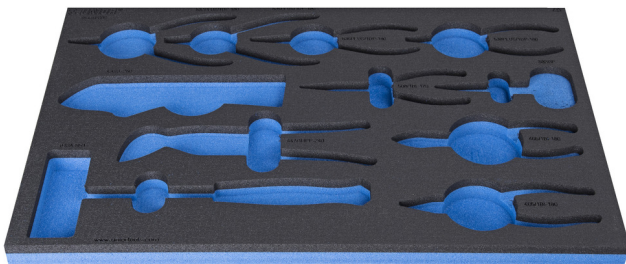

# SOS tool tray for 964/48SOS

VL964/48SOS

## Profiles

## Product features

- material: low density polyethylene foam
- Tool tray dimension: 564 x 364 x 30 mm
- Compatible with drawers of Eurostyle, Eurovision, Euromotion, Europlus and Hercules (front drawers) line

623970

L

564

B

364

H

30

132