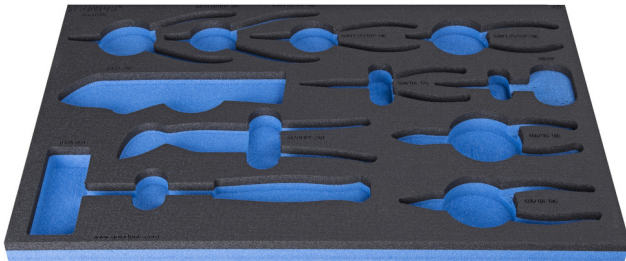

# SOS tool tray for 964/48SOS

VL964/48SOS

## Profiles

## Product features

- material: low density polyethylene foam
- Tool tray dimension: 564 x 364 x 30 mm
- Compatible with drawers of Eurostyle, Eurovision, Euromotion, Europlus and Hercules (front drawers) line

623970

L

564

B

364

H

30

132