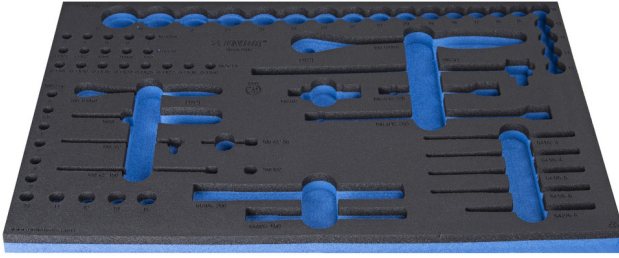

# 964/47SOS için SOS alet tepsisi

VL964/47SOS

## Profiles

## Product features

- malzeme: düşük yoğunluklu polietilen köpük
- Tool tray dimension: 564 x 364 x 30 mm
- Compatible with drawers of Eurostyle, Eurovision, Euromotion, Europlus and Hercules (front drawers) line

623969

L

564

B

364

H

30

137