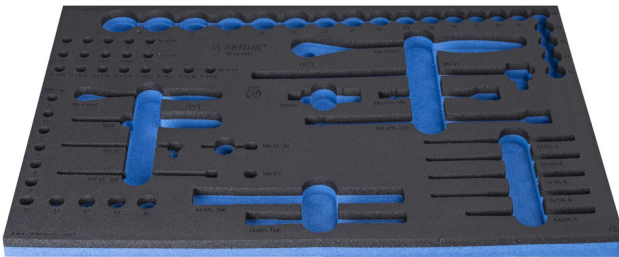

# SOS tool tray for 964/47SOS

VL964/47SOS

## 제품 특징

- material: low density polyethylene foam
- Tool tray dimension: 564 x 364 x 30 mm
- Compatible with drawers of Eurostyle, Eurovision, Euromotion, Europlus and Hercules (front drawers) line

623969

L

564

B

364

H

30

137

\* Images of products are symbolic. All dimensions are in mm, and weight in grams. All listed dimensions may vary in tolerance.