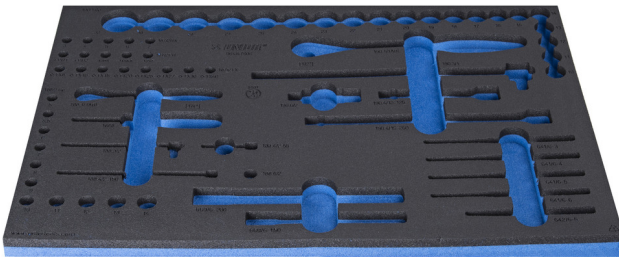

SOS tool tray for 964/47SOS

VL964/47SOS

프로파일

제품 특징

- material: low density polyethylene foam
- Tool tray dimension: 564 x 364 x 30 mm
- Compatible with drawers of Eurostyle, Eurovision, Europlus and Hercules (front drawers) line

623969

L

564

B

364

H

30

137

* Images of products are symbolic. All dimensions are in mm, and weight in grams. All listed dimensions may vary in tolerance.