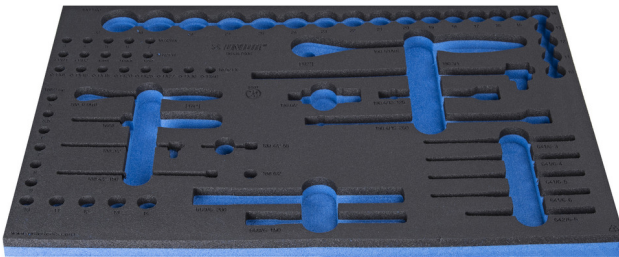

# SOS tool tray for 964/47SOS

VL964/47SOS

## 제품 특징

- material: low density polyethylene foam
- Tool tray dimension: 564 x 364 x 30 mm
- Compatible with drawers of Eurostyle, Eurovision, Euromotion, Europlus and Hercules (front drawers) line

623969

L

564

B

364

H

30

137

\* Images of products are symbolic. All dimensions are in mm, and weight is in grams. All listed dimensions may vary in tolerance.