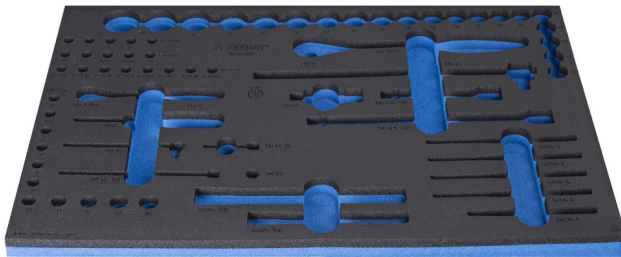

SOS tool tray for 964/47SOS

VL964/47SOS

프로파일

제품 특징

- material: low density polyethylene foam
- Tool tray dimension: 564 x 364 x 30 mm
- Compatible with drawers of Eurostyle, Eurovision, Euromotion, Europlus and Hercules (front drawers) line

623969

L

564

B

364

H

30

137

* Images of products are symbolic. All dimensions are in mm, and weight in grams. All listed dimensions may vary in tolerance.