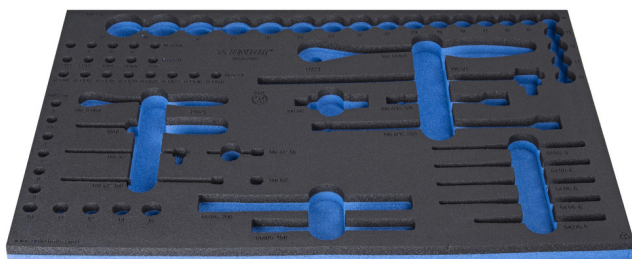

SOS tool tray for 964/47SOS

VL964/47SOS

Product attributes

- material: low density polyethylene foam
- Tool tray dimension: 564 x 364 x 30 mm
- Compatible with drawers of Eurostyle, Eurovision, Europlus and Hercules (front drawers) line