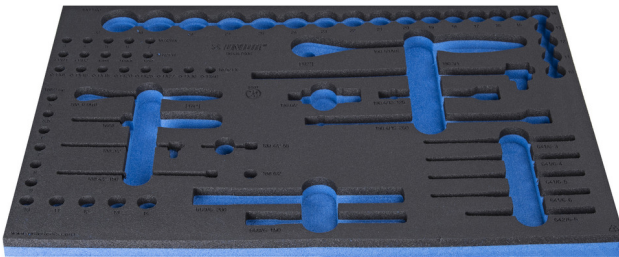

SOS tool tray for 964/47SOS

VL964/47SOS

Profiles

Product features

- material: low density polyethylene foam
- Tool tray dimension: 564 x 364 x 30 mm
- Compatible with drawers of Eurostyle, Eurovision, Euromotion, Europlus and Hercules (front drawers) line

623969

L

564

B

364

H

30

137

* Images of products are symbolic. All dimensions are in mm, and weight is in grams. All listed dimensions may vary in tolerance.