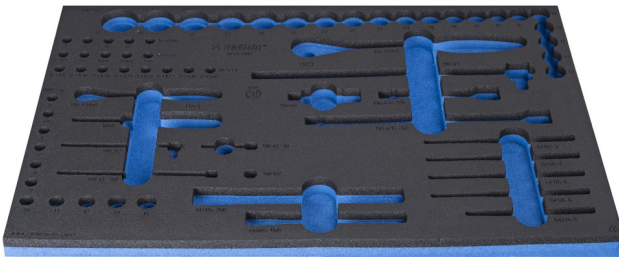

# SOS tool tray for 964/47SOS

VL964/47SOS

## Profiles

## Product features

- material: low density polyethylene foam
- Tool tray dimension: 564 x 364 x 30 mm
- Compatible with drawers of Eurostyle, Eurovision, Europlus and Hercules (front drawers) line

623969

L

564

B

364

H

30

137

\* Images of products are symbolic. All dimensions are in mm, and weight in grams. All listed dimensions may vary in tolerance.