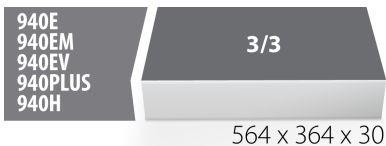

## Product features

- material: low density polyethylene foam
- Tool tray dimension: 564 x 364 x 30 mm
- Compatible with drawers of Eurostyle, Eurovision, Euromotion, Europlus and Hercules (front drawers) line