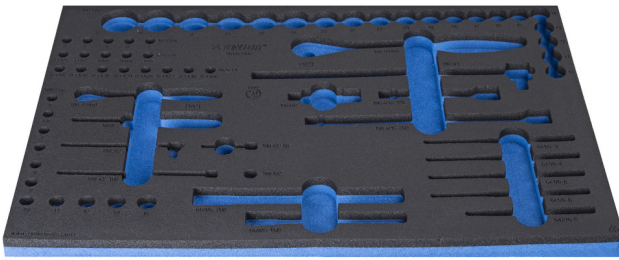

964/47SOS的SOS工具托盘

VL964/47SOS

配置文件

产品属性

- 材料：低密度聚乙烯泡沫
- Tool tray dimension: 564 x 364 x 30 mm
- Compatible with drawers of Eurostyle, Eurovision, Euromotion, Europlus and Hercules (front drawers) line

623969

L

564

B

364

H

30

137

* Images of products are symbolic. All dimensions are in mm, and weight is in grams. All listed dimensions may vary in tolerance.