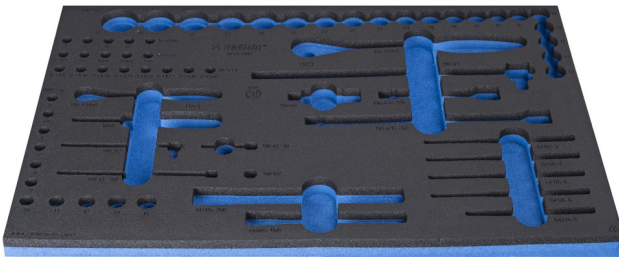

964/47SOS的SOS工具托盘

VL964/47SOS

配置文件

产品属性

- 材料：低密度聚乙烯泡沫
- Tool tray dimension: 564 x 364 x 30 mm
- Compatible with drawers of Eurostyle, Eurovision, Europlus and Hercules (front drawers) line

623969

L

564

B

364

H

30

137

* Images of products are symbolic. All dimensions are in mm, and weight in grams. All listed dimensions may vary in tolerance.