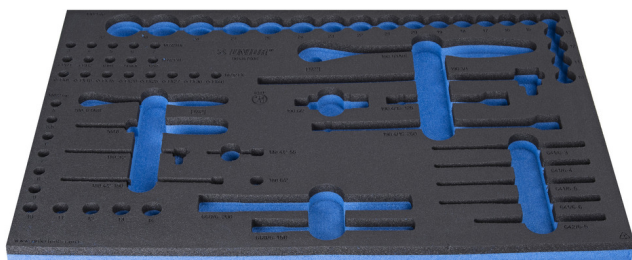

# SOS tool tray for 964/47SOS

VL964/47SOS

## Product attributen

- material: low density polyethylene foam
- Tool tray dimension: 564 x 364 x 30 mm
- Compatible with drawers of Eurostyle, Eurovision, Europlus and Hercules (front drawers) line

940E  
940EV  
920PLUS

3/3

564 x 364 x 30

623969

L

564

B

364

H