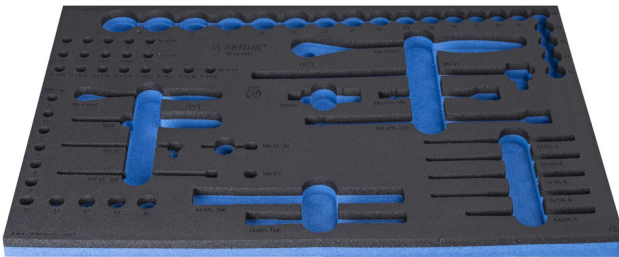

SOS tool tray for 964/47SOS

VL964/47SOS

Profiles

Product features

- material: low density polyethylene foam
- Tool tray dimension: 564 x 364 x 30 mm
- Compatible with drawers of Eurostyle, Eurovision, Euromotion, Europlus and Hercules (front drawers) line

623969

L

564

B

364

H

30

137

* Images of products are symbolic. All dimensions are in mm, and weight in grams. All listed dimensions may vary in tolerance.