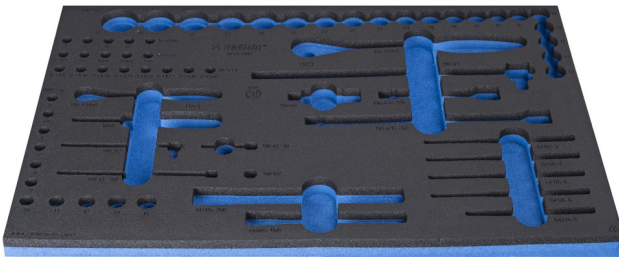

# SOS tool tray for 964/47SOS

VL964/47SOS

## Profiles

## Product features

- material: low density polyethylene foam
- Tool tray dimension: 564 x 364 x 30 mm
- Compatible with drawers of Eurostyle, Eurovision, Euromotion, Europlus and Hercules (front drawers) line

623969

L

564

B

364

H

30

137