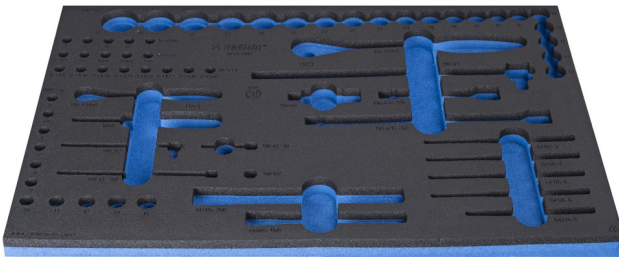

SOS tool tray for 964/47SOS

VL964/47SOS

Profiles

Product features

- material: low density polyethylene foam
- Tool tray dimension: 564 x 364 x 30 mm
- Compatible with drawers of Eurostyle, Eurovision, Europlus and Hercules (front drawers) line

623969

L

564

B

364

H

30

137

* Images of products are symbolic. All dimensions are in mm, and weight in grams. All listed dimensions may vary in tolerance.