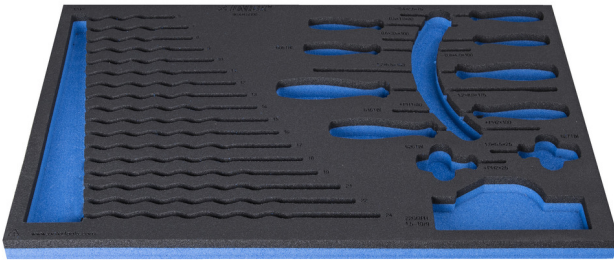

SOS tool tray for 964/46SOS

VL964/46SOS

프로파일

제품 특징

- material: low density polyethylene foam
- Tool tray dimension: 564 x 364 x 30 mm
- Compatible with drawers of Eurostyle, Eurovision, Euromotion, Europlus and Hercules (front drawers) line

623968

L

564

B

364

H

30

132