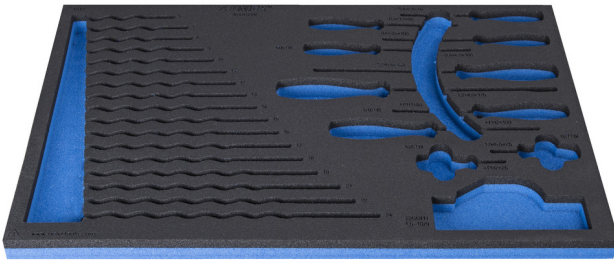

SOS tool tray for 964/46SOS

VL964/46SOS

Profiles

Product features

- material: low density polyethylene foam
- Tool tray dimension: 564 x 364 x 30 mm
- Compatible with drawers of Eurostyle, Eurovision, Euromotion, Europlus and Hercules (front drawers) line

623968

L

564

B

364

H

30

132