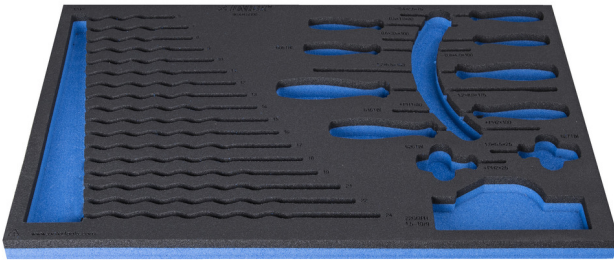

964/46SOS的SOS工具托盘

VL964/46SOS

配置文件

产品属性

- 材料：低密度聚乙烯泡沫
- Tool tray dimension: 564 x 364 x 30 mm
- Compatible with drawers of Eurostyle, Eurovision, Euromotion, Europlus and Hercules (front drawers) line

623968

L

564

B

364

H

30

132

* Images of products are symbolic. All dimensions are in mm, and weight in grams. All listed dimensions may vary in tolerance.