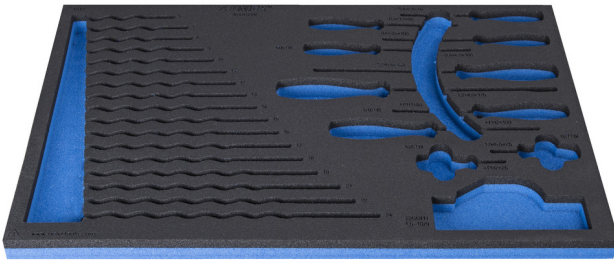

# 964/46SOS的SOS工具托盘

VL964/46SOS

## 产品属性

- 材料：低密度聚乙烯泡沫
- Tool tray dimension: 564 x 364 x 30 mm
- Compatible with drawers of Eurostyle, Eurovision, Euromotion, Europlus and Hercules (front drawers) line

623968

L

564

B

364

H