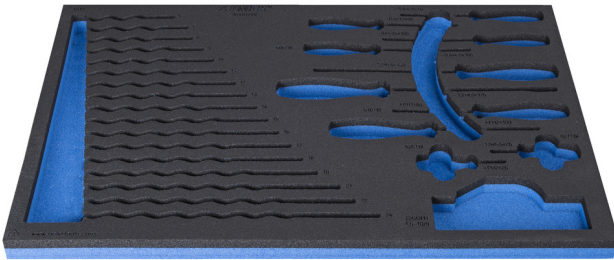

SOS tool tray for 964/46SOS

VL964/46SOS

Profielen

Product attributen

- material: low density polyethylene foam
- Tool tray dimension: 564 x 364 x 30 mm
- Compatible with drawers of Eurostyle, Eurovision, Euromotion, Europlus and Hercules (front drawers) line

623968

L

564

B

364

H

30

132