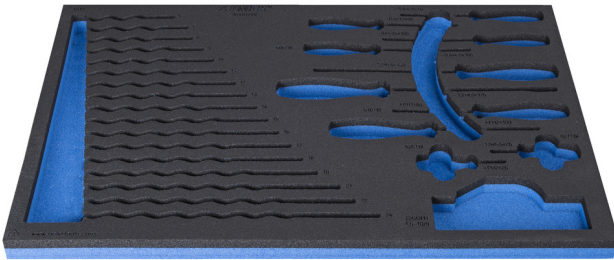

# SOS tool tray for 964/46SOS

VL964/46SOS

## Product attributen

- material: low density polyethylene foam
- Tool tray dimension: 564 x 364 x 30 mm
- Compatible with drawers of Eurostyle, Eurovision, Euromotion, Europlus and Hercules (front drawers) line

623968

L

564

B

364

H

30

132