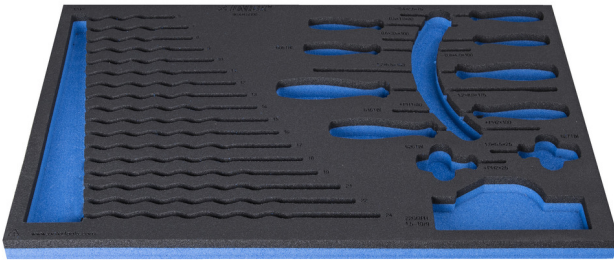

SOS tool tray for 964/46SOS

VL964/46SOS

Profiles

Product features

- material: low density polyethylene foam
- Tool tray dimension: 564 x 364 x 30 mm
- Compatible with drawers of Eurostyle, Eurovision, Europlus and Hercules (front drawers) line

623968

L

564

B

364

H

30

132