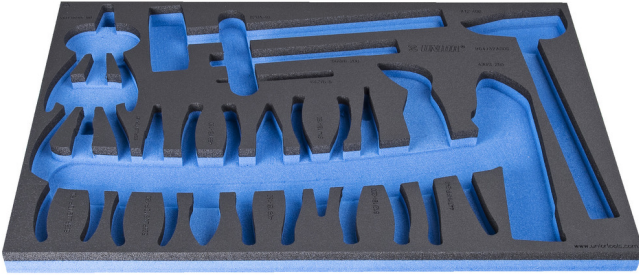

# 964/32ASOS için SOS alet tepsisi

VI964/32ASOS

## Profiles

## Product features

- malzeme: düşük yoğunluklu polietilen köpük
- Tool tray dimension: 564 x 364 x 30 mm
- Compatible with drawers of Eurostyle, Eurovision, Euromotion, Europlus and Hercules (front drawers) line

623937

L

564

B

364

H

30

134