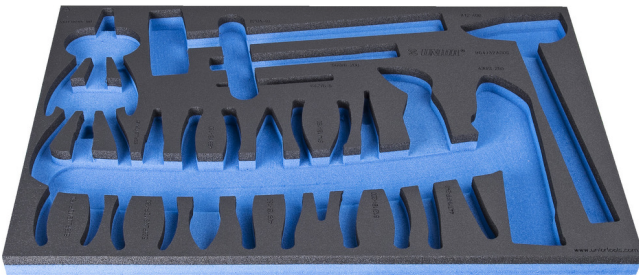

# SOS tool tray for 964/32ASOS

VI964/32ASOS

## Product attributen

- materiaal: polyethyleenschuim met lage dichtheid
- Tool tray dimension: 564 x 364 x 30 mm
- Compatible with drawers of Eurostyle, Eurovision, Europlus and Hercules (front drawers) line

623937

L

564

B

364

H

30

134