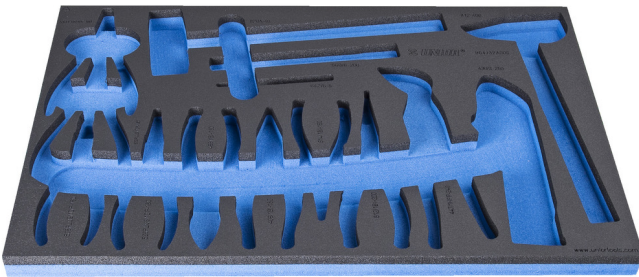

SOS tool tray for 964/32ASOS

VI964/32ASOS

프로파일

제품 특징

- material: low density polyethylene foam
- Tool tray dimension: 564 x 364 x 30 mm
- Compatible with drawers of Eurostyle, Eurovision, Euromotion, Europlus and Hercules (front drawers) line

623937

L

564

B

364

H

30

134

* Images of products are symbolic. All dimensions are in mm, and weight in grams. All listed dimensions may vary in tolerance.