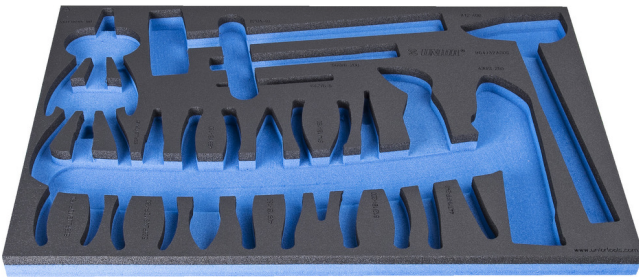

# SOS tool tray for 964/32ASOS

VI964/32ASOS

## 제품 특징

- material: low density polyethylene foam
- Tool tray dimension: 564 x 364 x 30 mm
- Compatible with drawers of Eurostyle, Eurovision, Euromotion, Europlus and Hercules (front drawers) line

623937

L

564

B

364

H

30

134

\* Images of products are symbolic. All dimensions are in mm, and weight in grams. All listed dimensions may vary in tolerance.