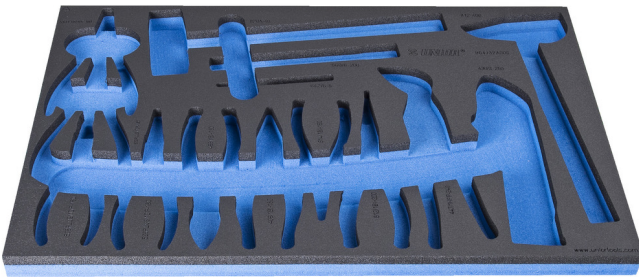

SOS tool tray for 964/32ASOS

vI964/32ASOS

프로파일

제품 특징

- material: low density polyethylene foam
- Tool tray dimension: 564 x 364 x 30 mm
- Compatible with drawers of Eurostyle, Eurovision, Euromotion, Europlus and Hercules (front drawers) line

623937

L

564

B

364

H

30

134

* Images of products are symbolic. All dimensions are in mm, and weight is in grams. All listed dimensions may vary in tolerance.