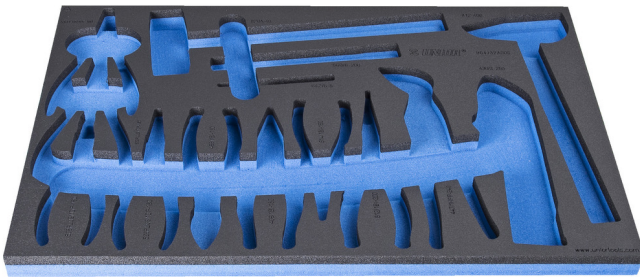

# SOS tool tray for 964/32ASOS

VI964/32ASOS

## 제품 특징

- material: low density polyethylene foam
- Tool tray dimension: 564 x 364 x 30 mm
- Compatible with drawers of Eurostyle, Eurovision, Euromotion, Europlus and Hercules (front drawers) line

623937

L

564

B

364

H

30

134

\* Images of products are symbolic. All dimensions are in mm, and weight in grams. All listed dimensions may vary in tolerance.