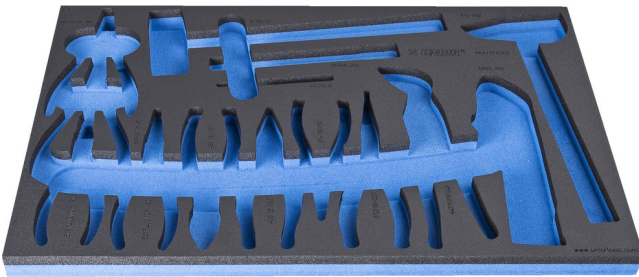

SOS tool tray for 964/32ASOS

VI964/32ASOS

프로파일

제품 특징

- material: low density polyethylene foam
- Tool tray dimension: 564 x 364 x 30 mm
- Compatible with drawers of Eurostyle, Eurovision, Europlus and Hercules (front drawers) line

623937

L

564

B

364

H

30

134

* Images of products are symbolic. All dimensions are in mm, and weight in grams. All listed dimensions may vary in tolerance.