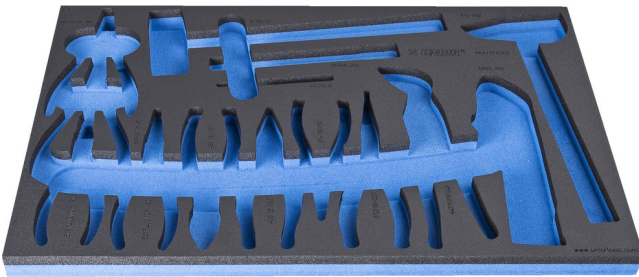

SOS tool tray for 964/32ASOS

vI964/32ASOS

Profiles

Product features

- material: low density polyethylene foam
- Tool tray dimension: 564 x 364 x 30 mm
- Compatible with drawers of Eurostyle, Eurovision, Euromotion, Europlus and Hercules (front drawers) line

940E
940EV
920PLUS

3/3

564 x 364 x 30

623937

L

564

B

364

H

30

134

* Images of products are symbolic. All dimensions are in mm, and weight in grams. All listed dimensions may vary in tolerance.