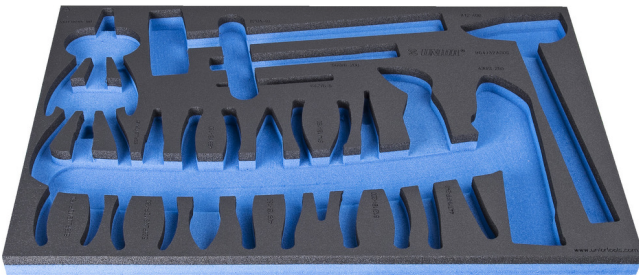

# SOS tool tray for 964/32ASOS

vI964/32ASOS

## Profiles

## Product features

- material: low density polyethylene foam
- Tool tray dimension: 564 x 364 x 30 mm
- Compatible with drawers of Eurostyle, Eurovision, Euromotion, Europlus and Hercules (front drawers) line

623937

L

564

B

364

H

30

134