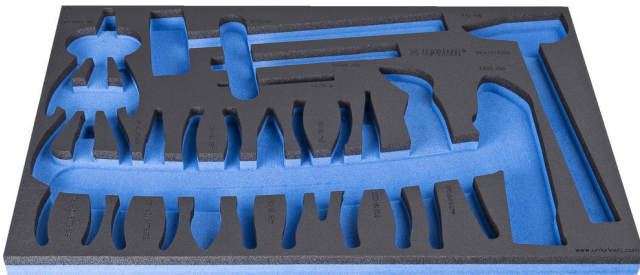

# SOS tool tray for 964/32ASOS

vI964/32ASOS

## Profiles

## Product features

- material: low density polyethylene foam
- Tool tray dimension: 564 x 364 x 30 mm
- Compatible with drawers of Eurostyle, Eurovision, Europlus and Hercules (front drawers) line

623937

L

564

B

364

H

30

134

\* Images of products are symbolic. All dimensions are in mm, and weight in grams. All listed dimensions may vary in tolerance.