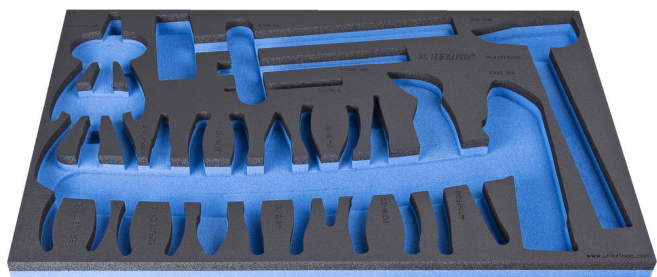

# SOS tool tray for 964/32ASOS

v1964/32ASOS

## Product attributes

- material: low density polyethylene foam
- Tool tray dimension: 564 x 364 x 30 mm
- Compatible with drawers of Eurostyle, Eurovision, Europlus and Hercules (front drawers) line

	L	B	H	
623937	564	364	30	134