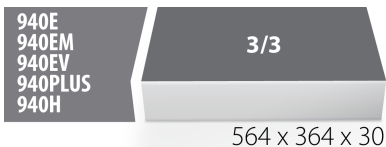

623937

L

564

B

364

H

30

134

* Images of products are symbolic. All dimensions are in mm, and weight in grams. All listed dimensions may vary in tolerance.