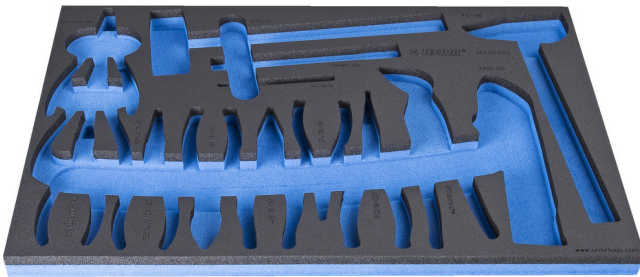

964/32ASOS的SOS工具托盘

VI964/32ASOS

配置文件

产品属性

- 材料：低密度聚乙烯泡沫
- Tool tray dimension: 564 x 364 x 30 mm
- Compatible with drawers of Eurostyle, Eurovision, Euromotion, Europlus and Hercules (front drawers) line

623937

L

564

B

364

H

30

134

* Images of products are symbolic. All dimensions are in mm, and weight is in grams. All listed dimensions may vary in tolerance.