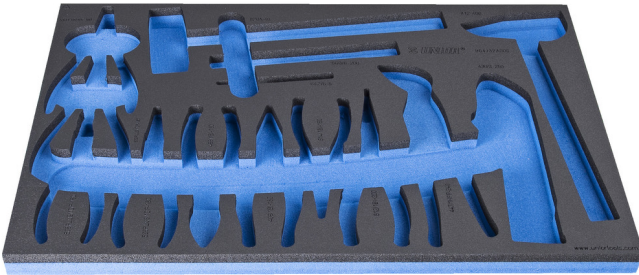

964/32ASOS的SOS工具托盘

vI964/32ASOS

配置文件

产品属性

- 材料：低密度聚乙烯泡沫
- Tool tray dimension: 564 x 364 x 30 mm
- Compatible with drawers of Eurostyle, Eurovision, Europlus and Hercules (front drawers) line

623937

L

564

B

364

H

30

134

* Images of products are symbolic. All dimensions are in mm, and weight in grams. All listed dimensions may vary in tolerance.