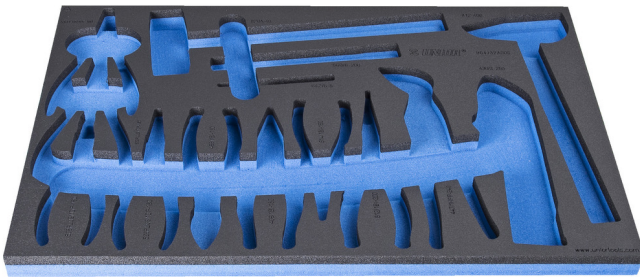

# 964/32ASOS的SOS工具托盘

VI964/32ASOS

## 产品属性

- 材料：低密度聚乙烯泡沫
- Tool tray dimension: 564 x 364 x 30 mm
- Compatible with drawers of Eurostyle, Eurovision, Euromotion, Europlus and Hercules (front drawers) line

623937

L

564

B

364

H