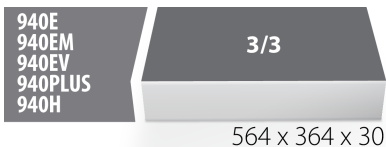

SOS tool tray for 964/32ASOS

vI964/32ASOS

Profiles

Product features

- material: low density polyethylene foam
- Tool tray dimension: 564 x 364 x 30 mm
- Compatible with drawers of Eurostyle, Eurovision, Euromotion, Europlus and Hercules (front drawers) line

623937

L

564

B

364

H

30

134

* Images of products are symbolic. All dimensions are in mm, and weight is in grams. All listed dimensions may vary in tolerance.