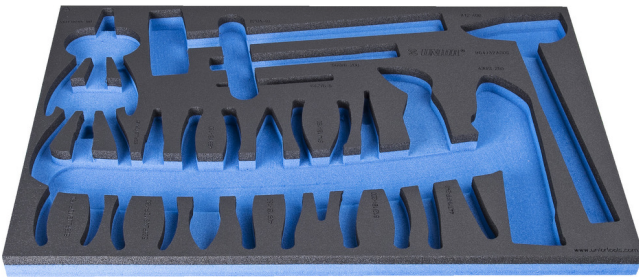

# SOS tool tray for 964/32ASOS

vI964/32ASOS

## Product features

- material: low density polyethylene foam
- Tool tray dimension: 564 x 364 x 30 mm
- Compatible with drawers of Eurostyle, Eurovision, Euromotion, Europlus and Hercules (front drawers) line

940E  
940EV  
920PLUS

3/3

564 x 364 x 30

623937

L

564

B

364