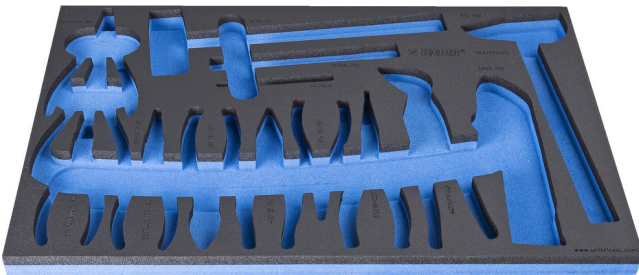

SOS tool tray for 964/32ASOS

VI964/32ASOS

Profiles

Product features

- material: low density polyethylene foam
- Tool tray dimension: 564 x 364 x 30 mm
- Compatible with drawers of Eurostyle, Eurovision, Euromotion, Europlus and Hercules (front drawers) line

623937

L

564

B

364

H

30

134

* Images of products are symbolic. All dimensions are in mm, and weight is in grams. All listed dimensions may vary in tolerance.