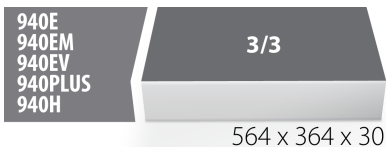

SOS tool tray for 964/32ASOS

vI964/32ASOS

Profiles

Product features

- material: low density polyethylene foam
- Tool tray dimension: 564 x 364 x 30 mm
- Compatible with drawers of Eurostyle, Eurovision, Euromotion, Europlus and Hercules (front drawers) line

623937

L

564

B

364

H

30

134

* Images of products are symbolic. All dimensions are in mm, and weight in grams. All listed dimensions may vary in tolerance.