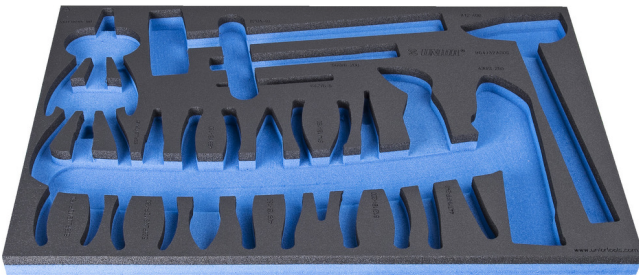

SOS tool tray for 964/32ASOS

vI964/32ASOS

Profiles

Product features

- material: low density polyethylene foam
- Tool tray dimension: 564 x 364 x 30 mm
- Compatible with drawers of Eurostyle, Eurovision, Europlus and Hercules (front drawers) line

623937

L

564

B

364

H

30

134

* Images of products are symbolic. All dimensions are in mm, and weight in grams. All listed dimensions may vary in tolerance.