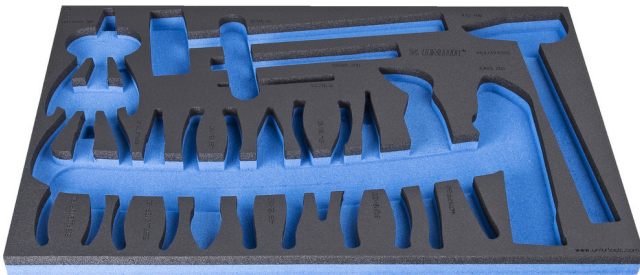

# SOS tool tray for 964/32ASOS

vI964/32ASOS

## Profiles

## Product features

- material: low density polyethylene foam
- Tool tray dimension: 564 x 364 x 30 mm
- Compatible with drawers of Eurostyle, Eurovision, Euromotion, Europlus and Hercules (front drawers) line

623937

L

564

B

364

H

30

134