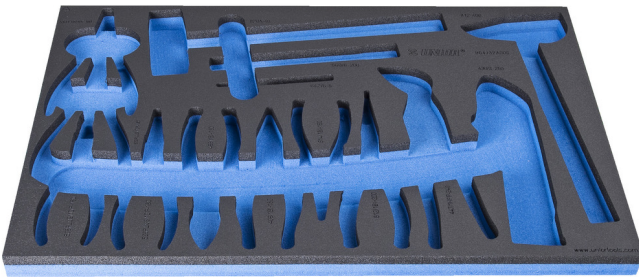

SOS tool tray for 964/32ASOS

vI964/32ASOS

Profiles

Product features

- material: low density polyethylene foam
- Tool tray dimension: 564 x 364 x 30 mm
- Compatible with drawers of Eurostyle, Eurovision, Euromotion, Europlus and Hercules (front drawers) line

623937

L

564

B

364

H

30

134

* Images of products are symbolic. All dimensions are in mm, and weight is in grams. All listed dimensions may vary in tolerance.