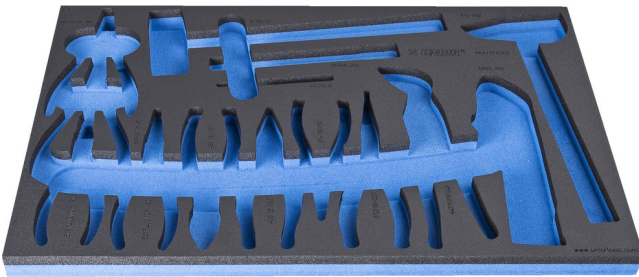

SOS tool tray for 964/32ASOS

vI964/32ASOS

Profiles

Product features

- material: low density polyethylene foam
- Tool tray dimension: 564 x 364 x 30 mm
- Compatible with drawers of Eurostyle, Eurovision, Euromotion, Europlus and Hercules (front drawers) line

623937

L

564

B

364

H

30

134

* Images of products are symbolic. All dimensions are in mm, and weight in grams. All listed dimensions may vary in tolerance.