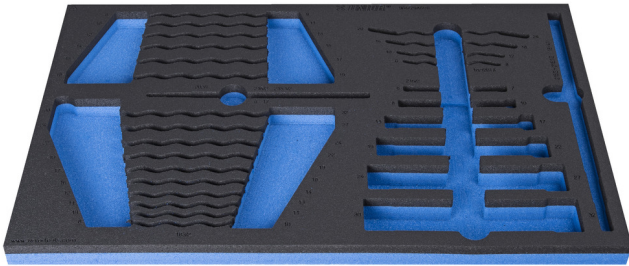

# SOS tool tray for 964/29ASOS

VL964/29ASOS

## Product attributen

- materiaal: polyethyleenschuim met lage dichtheid
- Tool tray dimension: 564 x 364 x 30 mm
- Compatible with drawers of Eurostyle, Eurovision, Euromotion, Europlus and Hercules (front drawers) line

623933

L

564

B

364

H

30

124