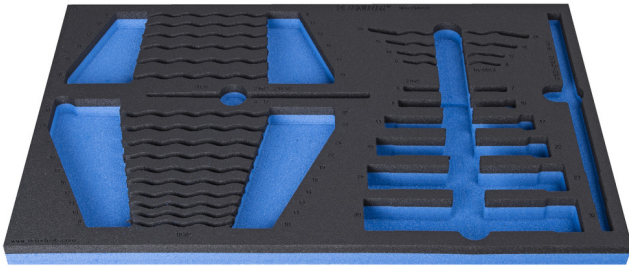

SOS tool tray for 964/29ASOS

VL964/29ASOS

프로파일

제품 특징

- material: low density polyethylene foam
- Tool tray dimension: 564 x 364 x 30 mm
- Compatible with drawers of Eurostyle, Eurovision, Euromotion, Europlus and Hercules (front drawers) line

623933

L

564

B

364

H

30

124

* Images of products are symbolic. All dimensions are in mm, and weight in grams. All listed dimensions may vary in tolerance.