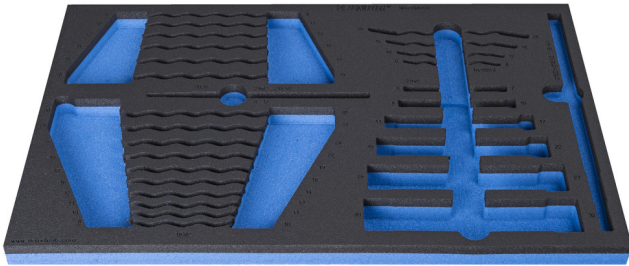

# SOS tool tray for 964/29ASOS

VL964/29ASOS

## 제품 특징

- material: low density polyethylene foam
- Tool tray dimension: 564 x 364 x 30 mm
- Compatible with drawers of Eurostyle, Eurovision, Euromotion, Europlus and Hercules (front drawers) line

623933

L

564

B

364

H

30

124

\* Images of products are symbolic. All dimensions are in mm, and weight in grams. All listed dimensions may vary in tolerance.