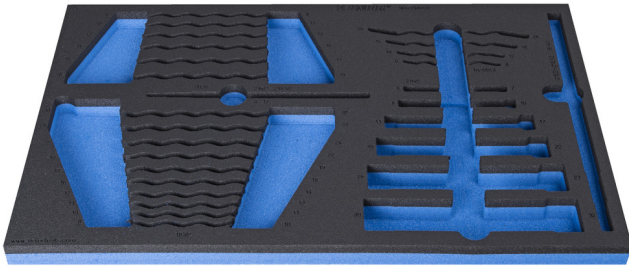

SOS tool tray for 964/29ASOS

VL964/29ASOS

프로파일

제품 특징

- material: low density polyethylene foam
- Tool tray dimension: 564 x 364 x 30 mm
- Compatible with drawers of Eurostyle, Eurovision, Europlus and Hercules (front drawers) line

623933

L

564

B

364

H

30

124

* Images of products are symbolic. All dimensions are in mm, and weight in grams. All listed dimensions may vary in tolerance.