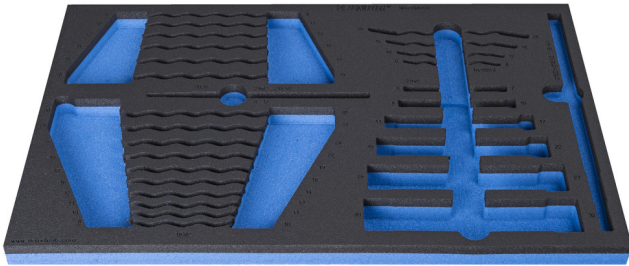

# SOS tool tray for 964/29ASOS

VL964/29ASOS

## Product features

- material: low density polyethylene foam
- Tool tray dimension: 564 x 364 x 30 mm
- Compatible with drawers of Eurostyle, Eurovision, Euromotion, Europlus and Hercules (front drawers) line

623933

L

564

B

364

H

30

124