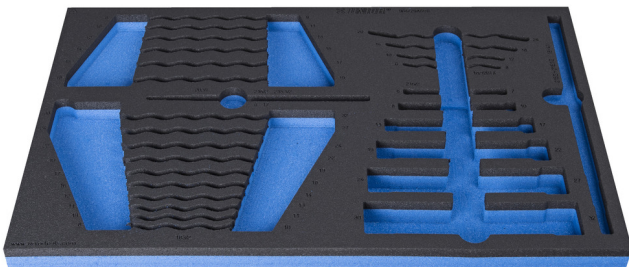

SOS tool tray for 964/29ASOS

VL964/29ASOS

Profiles

Product features

- material: low density polyethylene foam
- Tool tray dimension: 564 x 364 x 30 mm
- Compatible with drawers of Eurostyle, Eurovision, Euromotion, Europlus and Hercules (front drawers) line

623933

L

564

B

364

H

30

124

* Images of products are symbolic. All dimensions are in mm, and weight in grams. All listed dimensions may vary in tolerance.