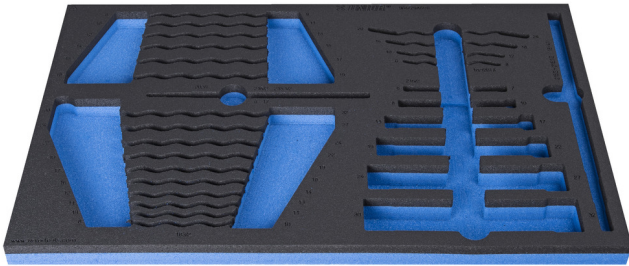

964/29ASOS的SOS工具托盘

VL964/29ASOS

配置文件

产品属性

- 材料：低密度聚乙烯泡沫
- Tool tray dimension: 564 x 364 x 30 mm
- Compatible with drawers of Eurostyle, Eurovision, Euromotion, Europlus and Hercules (front drawers) line

623933

L

564

B

364

H

30

124

* Images of products are symbolic. All dimensions are in mm, and weight in grams. All listed dimensions may vary in tolerance.