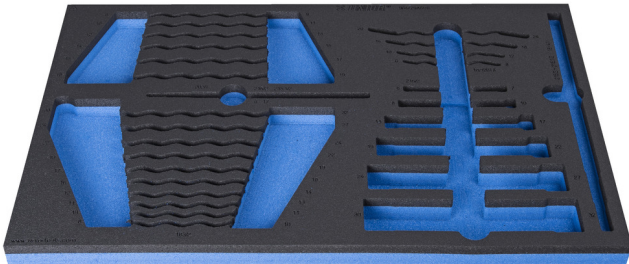

SOS tool tray for 964/29ASOS

VL964/29ASOS

Profiles

Product features

- material: low density polyethylene foam
- Tool tray dimension: 564 x 364 x 30 mm
- Compatible with drawers of Eurostyle, Eurovision, Europlus and Hercules (front drawers) line

623933

L

564

B

364

H

30

124

* Images of products are symbolic. All dimensions are in mm, and weight in grams. All listed dimensions may vary in tolerance.