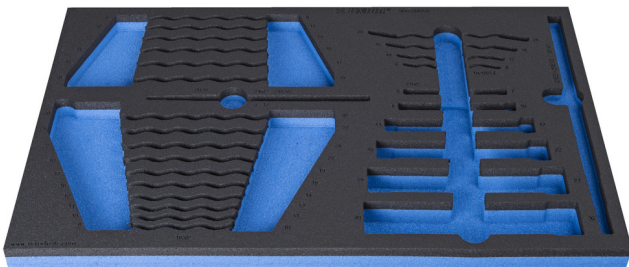

# SOS tool tray for 964/29ASOS

VL964/29ASOS

## Product features

- material: low density polyethylene foam
- Tool tray dimension: 564 x 364 x 30 mm
- Compatible with drawers of Eurostyle, Eurovision, Euromotion, Europlus and Hercules (front drawers) line

623933

L

564

B

364

H

30

124