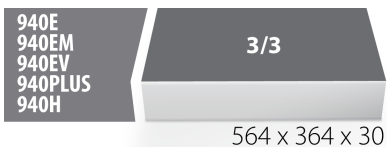

SOS tool tray for 964/29ASOS

VL964/29ASOS

Profiles

Product features

- material: low density polyethylene foam
- Tool tray dimension: 564 x 364 x 30 mm
- Compatible with drawers of Eurostyle, Eurovision, Euromotion, Europlus and Hercules (front drawers) line

623933

L

564

B

364

H

30

124

* Images of products are symbolic. All dimensions are in mm, and weight is in grams. All listed dimensions may vary in tolerance.