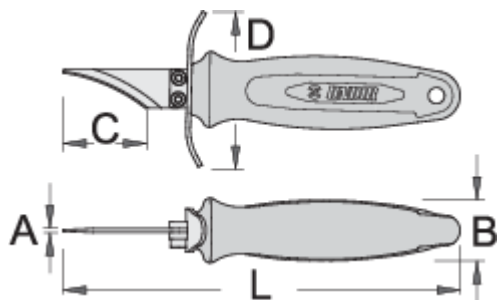

Nôž s BI rukoväťou

556G

Profiles

[./sk/support/warranty](https://uniortools.com/sk/support/warranty)

Barcode	A	B	C	D"	L	Icon
622330	2	29	38	72	185	190

Retail packaging

Barcode	MA	MB	MC	Icon
622330	81	205	58	245

Transport packaging

Barcode	Icon	TA	TB	TC	Icon

TA

TB

TC

622330

1

81