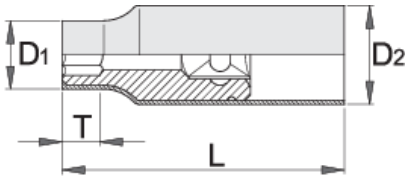

Insulated socket 1/2", long type, 12 point

190/2LVDEDP

프로파일

표준

DIN EN IEC 60900 (VDE 0682-201):2019-04; EN IEC 60900:2018

제품 특징

- 재질: 프리미엄 플렉스 크롬 바나듐 스틸
- drop forged, entirely hardened and tempered
- head: trivalent chrome plated according to ISO 1456:2009
- made according to standard ISO 2725-1 and EN IEC 60900:2018

장점:

- double layered - double coloured insulation for additional safety
- controlled according to standard EN IEC 60900

Important!

- if second layer is visible, replace your insulated tool with a new one.

|  |  | L | D1 | D2 | T |  |
|--|---|----|------|------|----|---|
| 619104 | 10 | 96 | 20.7 | 27 | 27 | 116 |
| 619105 | 11 | 96 | 21.6 | 27 | 27 | 116 |
| 619106 | 12 | 96 | 22.6 | 27 | 27 | 123 |
| 619107 | 13 | 96 | 23.3 | 27 | 27 | 127 |
| 619108 | 14 | 96 | 25.8 | 27 | 35 | 134 |
| 619111 | 17 | 96 | 30 | 27 | 35 | 151 |
| 619113 | 19 | 96 | 32 | 27 | 35 | 170 |
| 619115 | 21 | 96 | 33 | 27 | 35 | 188 |
| 621604 | 22 | 96 | 33.6 | 29.6 | 35 | 213 |
| 621605 | 24 | 96 | 35.6 | 31.6 | 35 | 238 |