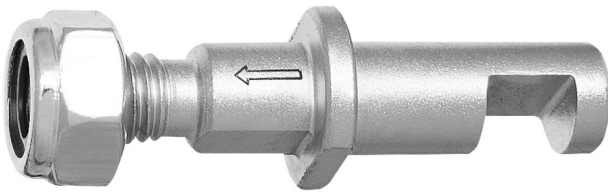

# Arm for 2210/2

2210.2/2

## Profiles

---

623966

56

\* Images of products are symbolic. All dimensions are in mm, and weight in grams. All listed dimensions may vary in tolerance.