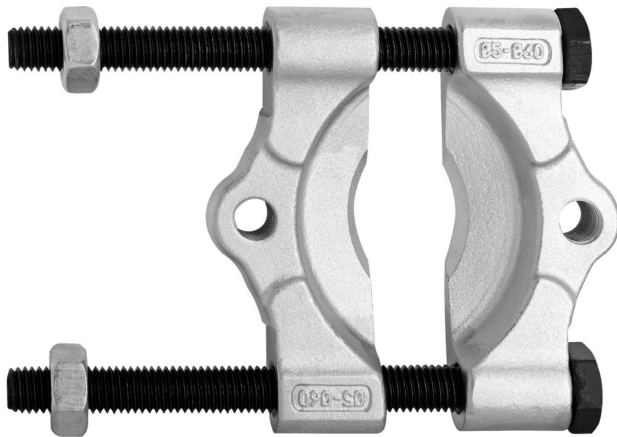

# Pulling cup for 2026/2

2026.3/2

## Profiles

		
623951	5 - 60	504
623952	12 - 75	959
623953	22 - 115	2415

\* Images of products are symbolic. All dimensions are in mm, and weight in grams. All listed dimensions may vary in tolerance.