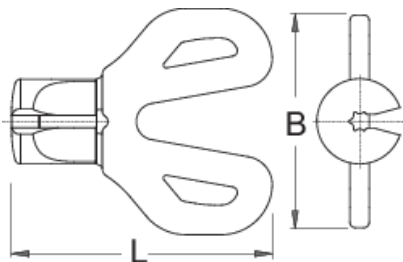

DT Swiss 프로 스포크 렌치

1630/4DTPR

프로파일

623448

TX 20

L

48,5

B

40

24

* Images of products are symbolic. All dimensions are in mm, and weight in grams. All listed dimensions may vary in tolerance.