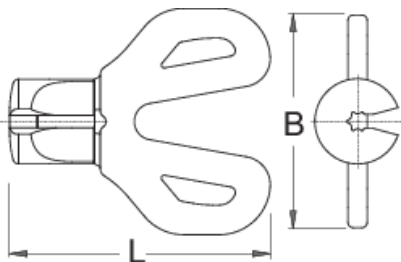

DT Swiss 梅花辐条扳手

1630/4DTPR

配置文件

623448

TX 20

L

48,5

B

40

24

* Images of products are symbolic. All dimensions are in mm, and weight in grams. All listed dimensions may vary in tolerance.