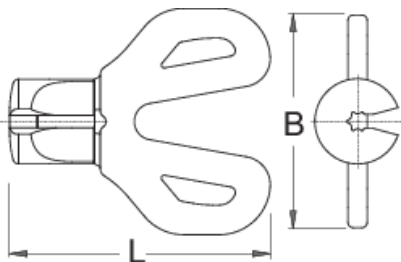

Dt Swiss pro spoke wrench

1630/4DTPR

Profiles

623448

TX 20

L

48,5

B

40

24

* Images of products are symbolic. All dimensions are in mm, and weight in grams. All listed dimensions may vary in tolerance.