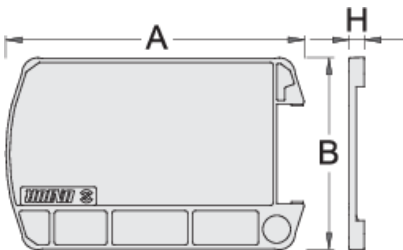

ABS plate for 920PLUS

920ES8

프로파일

제품 특징

- material polystyrene

619525

A

796

B

510

H

40

1260

* Images of products are symbolic. All dimensions are in mm, and weight in grams. All listed dimensions may vary in tolerance.