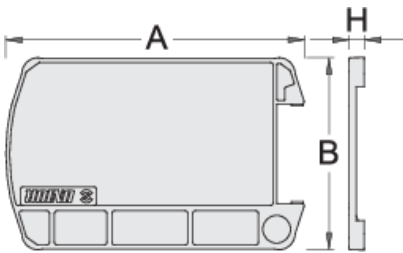

ABS plate for 920PLUS

920ES8

프로파일

제품 특징

- material polystyrene

619525

A

796

B

510

H

40

1260

* Images of products are symbolic. All dimensions are in mm, and weight in grams. All listed dimensions may vary in tolerance.