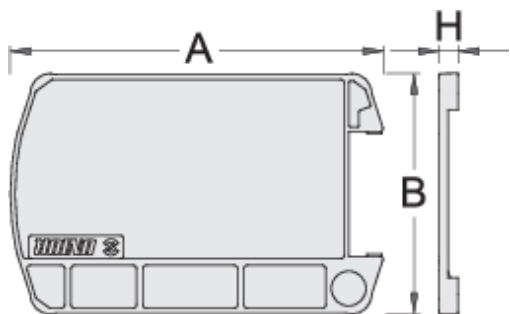

ABS plate for 920PLUS

920ES8

Profielen

[./\(be/support/waranty\).](https://www.uniortools.com/be/support/warranty)

Product attributen

- material polystyrene

619525

A