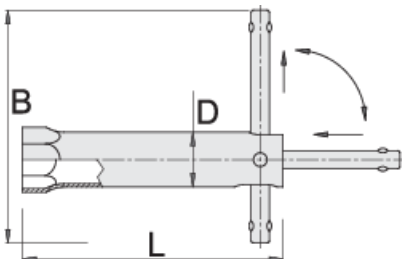

Spark plug wrench

185/2

프로파일

제품 특징

- material: premium chrome vanadium steel
- surface finish: chrome plated according to ISO 1456:2009

		D	L	B	
600771	16	19	145	120	182
607956	19	22	115	120	199
600772	21	24	115	120	177
600773	21	24	180	120	248

* Images of products are symbolic. All dimensions are in mm, and weight in grams. All listed dimensions may vary in tolerance.