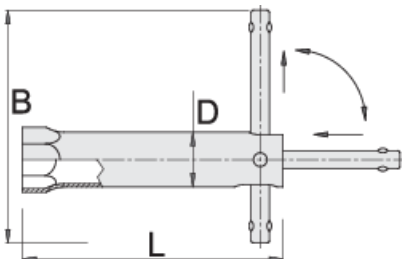

Spark plug wrench

185/2

Profiles

Product features

- material: premium chrome vanadium steel
- surface finish: trivalent chrome plated according to ISO 1456:2009

|  |  | D | L | B |  |
|--------------------------------------------------------------------------------|---------------------------------------------------------------------------------|----|-----|-----|-----------------------------------------------------------------------------------|
| 600771 | 16 | 19 | 145 | 120 | 182 |
| 607956 | 19 | 22 | 115 | 120 | 199 |
| 600772 | 21 | 24 | 115 | 120 | 177 |
| 600773 | 21 | 24 | 180 | 120 | 248 |

* Images of products are symbolic. All dimensions are in mm, and weight in grams. All listed dimensions may vary in tolerance.