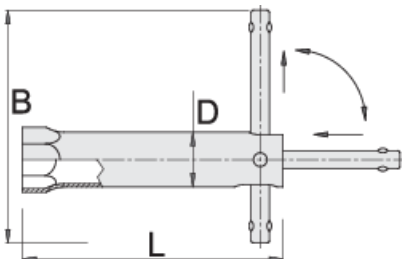

Spark plug wrench

185/2

Profiles

Product features

- material: premium chrome vanadium steel
- surface finish: chrome plated according to ISO 1456:2009

		D	L	B	
600771	16	19	145	120	182
607956	19	22	115	120	199
600772	21	24	115	120	177
600773	21	24	180	120	248

* Images of products are symbolic. All dimensions are in mm, and weight in grams. All listed dimensions may vary in tolerance.