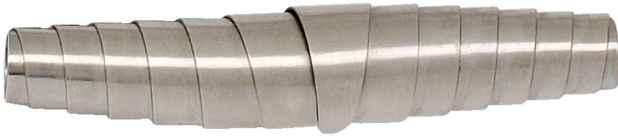

# Spare spring for 544PR

544.3/5

## Profiles

---

623487

5

\* Images of products are symbolic. All dimensions are in mm, and weight in grams. All listed dimensions may vary in tolerance.