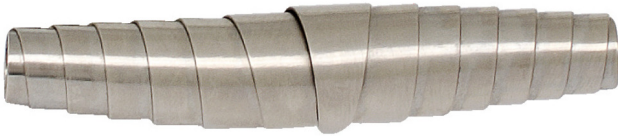

Spare spring for 544PR

544.3/5

Profiles

623487

5

* Images of products are symbolic. All dimensions are in mm, and weight is in grams. All listed dimensions may vary in tolerance.