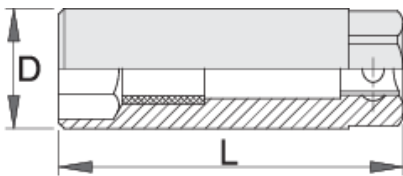

Spark plug socket 3/8"

186.4/2

프로파일

제품 특징

- 재질: 프리미엄 플렉스 크롬 바나듐 스틸
- drop forged, entirely hardened and tempered
- surface finish: trivalent chrome plated according to ISO 1456:2009

Barcode	mm	D	L	Hex	Weight	Time
603193	16	22	63	19	68	
603192	19	26	63	22	68	
600776	21	27	66	19	68	

* Images of products are symbolic. All dimensions are in mm, and weight is in grams. All listed dimensions may vary in tolerance.