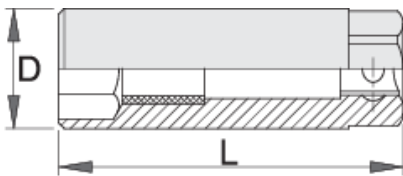

# Spark plug socket 3/8"

186.4/2

## 제품 특징

- 재질: 프리미엄 플렉스 크롬 바나듐 스틸
- drop forged, entirely hardened and tempered
- surface finish: trivalent chrome plated according to ISO 1456:2009

Barcode	mm	D	L	Hex	Hex	Time
603193	16	22	63	19	68	
620820	18	24.7	63	22	68	Till end of stock
603192	19	26	63	22	68	
600776	21	27	66	19	68	

\* Images of products are symbolic. All dimensions are in mm, and weight in grams. All listed dimensions may vary in tolerance.