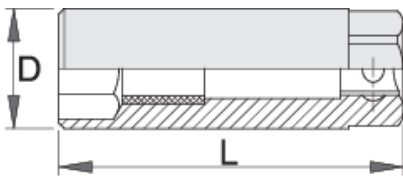

Spark plug socket 3/8"

186.4/2

프로파일

제품 특징

- 재질: 프리미엄 플렉스 크롬 바나듐 스틸
- drop forged, entirely hardened and tempered
- surface finish: trivalent chrome plated according to ISO 1456:2009

Barcode	mm	D	L	Hex	mm
603193	16	22	63	19	68
620820	18	24.7	63	22	68
603192	19	26	63	22	68
600776	21	27	66	19	68

* Images of products are symbolic. All dimensions are in mm, and weight in grams. All listed dimensions may vary in tolerance.