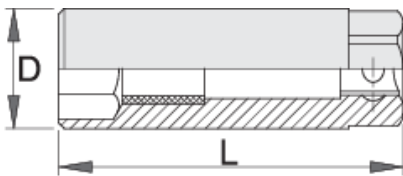

Spark plug socket 3/8"

186.4/2

프로파일

제품 특징

- 재질: 프리미엄 플렉스 크롬 바나듐 스틸
- drop forged, entirely hardened and tempered
- surface finish: chrome plated according to ISO 1456:2009

Barcode	mm	D	L	Hex	Icon
603193	16	22	63	19	68
620820	18	24.7	63	22	68
603192	19	26	63	22	68
600776	21	27	66	19	68

* Images of products are symbolic. All dimensions are in mm, and weight in grams. All listed dimensions may vary in tolerance.