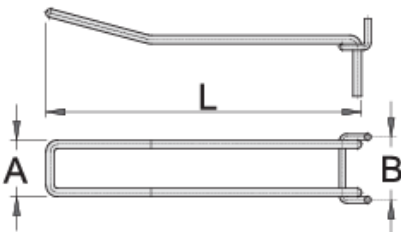

Double hook, 10 pcs set

997.4

Profiles

Product features

- for display boards, display panel and tool cabinets
- it is possible to fix the hangers in a required position
- chrome plated

	L	A	B	
623346	150	27	30	405
623347	200	27	30	485
623348	250	27	30	596
623349	300	27	30	695

* Images of products are symbolic. All dimensions are in mm, and weight in grams. All listed dimensions may vary in tolerance.