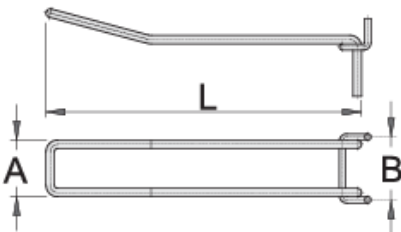

Double hook, 10 pcs set

997.4

Profiles

Product features

- for display boards, display panel and tool cabinets
- it is possible to fix the hangers in a required position
- chrome plated

	L	A	B	
623346	150	27	30	405
623347	200	27	30	485
623348	250	27	30	596
623349	300	27	30	695

* Images of products are symbolic. All dimensions are in mm, and weight is in grams. All listed dimensions may vary in tolerance.